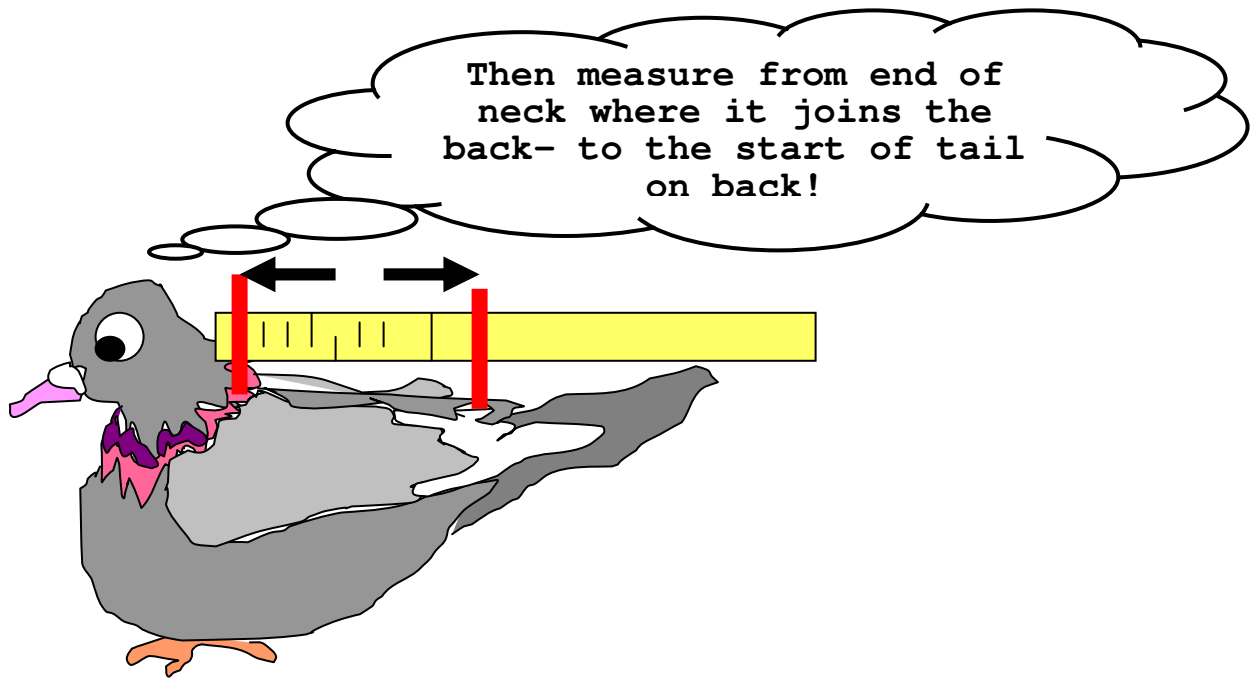

To Measure for Bird Wear

Enter those measurements on site at your choice of fabric. Then on the contact page tell me more, your type of bird (fan tail, or other). Is it a baby? Name, sex, all of this information will help personalize a Bird Wear just for your pet!